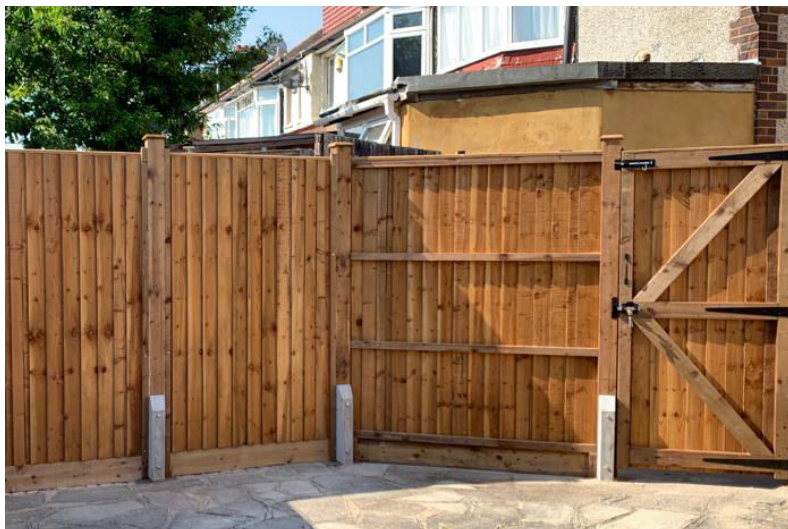

M

**GUARANTEE
2
YEAR
GUARANTEE**

Front & rear aspect of timber fencing with pressure treated timber posts. Concrete or metal spurs prolong the life of timber posts and come with a 2 year guarantee instead of the 1 year offered on timber posts alone.