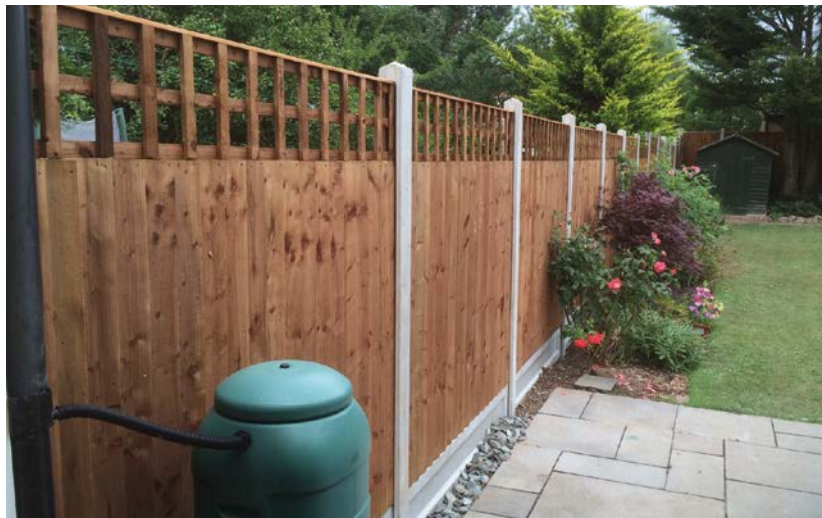

B

5
YEAR
GUARANTEE

Feather edge panels, concrete posts and 1ft recessed gravel boards stepping to follow the ground level.

**ALL POSTS ARE CEMENTED IN THE GROUND 2 FEET DEEP
ALL OF OUR TIMBER PRODUCTS COME PRE-TREATED**

TRELLIS CAN TRANSFORM EXISTING WALLS AND INCREASE SECURITY

C

Pressure treated timber posts mounted on wall with smaller 2x2 square hole trellis for screening.

D

Feather edge panels with concrete posts, gravel boards and 4x4 hole standard trellis.